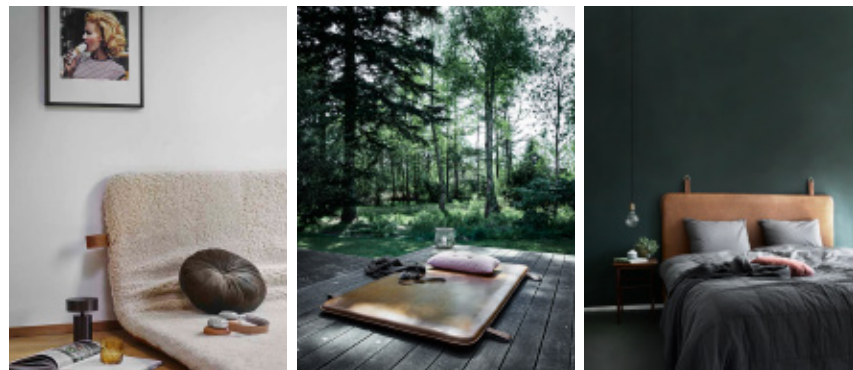

*The headboard is available in the most common international standards and in a wide range of fabrics and colors.*

---

[CLICK HERE FOR FURTHER INSPIRATION](#)

---

*Create your own favorite spot with customized cushions in the finest aniline leather. Luxurious and homely at the same time.*

*Pieces come in pairs: backrest & seat. Currently we offer Pieces in 4 sizes, but we also make customized versions. Wooden bench is not included. Pieces is designed and made by hand in Denmark..*

---

[CLICK HERE FOR FURTHER INSPIRATION](#)

---

*The M is what you want it to be. Daybed, futon, headboard - you decide. The M can be transformed according to your mood, lifestyle and need. Luxurious and homely at the same time.*

*The M measures 180 x 110 x 8cm / 71 x 43 x 3in and is available in the finest aniline leather and a special soft wool edition.*