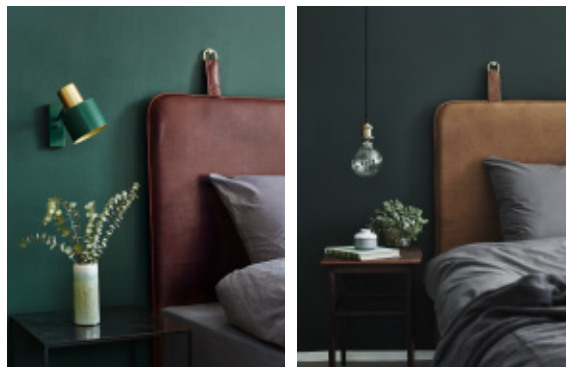

*The Nardo headboard is available in the most common international standards but can also be customized according to wishes.*

---

[CLICK HERE FOR FURTHER INSPIRATION](#)

*NEW*

---

*The Bliss headboard is like a piece of art. The quilted look will revitalize any bedroom or hotel room and extend it to a place of sanctuary and relaxation. It is made in the finest aniline leather and comes with a broad range of hanging options.*

*The Bliss headboard is available in the most common international standards but can also be customized according to wishes.*

---

[CLICK HERE FOR FURTHER INSPIRATION](#)

---

*The M headboard is luxurious and homely at the same time. Installed in private homes and hotels across the world. The M headboard is now available in the finest soft wool.*

*The M headboard is available in the most common international standards, but can also be customized according to wishes.*

---

[CLICK HERE FOR FURTHER INSPIRATION](#)

---

*Good things come in pairs. The Duo headboard brings the hotel look and feel into your bedroom.*

*The headboard is available in the finest aniline leather and a wide range of fabrics.*

*Each Duo headboard cushion measure 80x60cm/31,5x23,5in and match beds that are between 180-203cm/71-80in wide.*

---