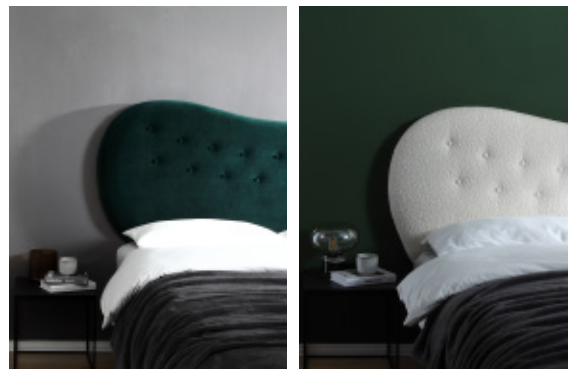

*The headboard is available in the finest aniline leather and a wide range of fabrics.*

*Each Duo headboard cushion measure 80x60cm/31,5x23,5in and match beds that are between 180-203cm/71-80in wide.*

---

*The headboard is a 'one-size-fits-all' headboard. It measures 195 x 96 x 10cm / 77 x 38 x 4in and can be placed behind or over the bed. The headboard is primarily meant for beds that are between 152-195cm/60-77in in width.*

---

[CLICK HERE FOR FURTHER INSPIRATION](#)

---

*The FINN headboard is designed by the Danish designer Dede Svare. It is available in the finest velvet and a soft bouclé fabric. It adds an exclusive, luxurious and homely feel to any bedroom.*

*The headboard is a 'one-size-fits-all' headboard. It measures 200 x 62 x 10cm / 79 x 25 x 4in and can be placed behind or over the bed. The headboard is primarily meant for beds that are between 160-203cm/63-80in in width.*