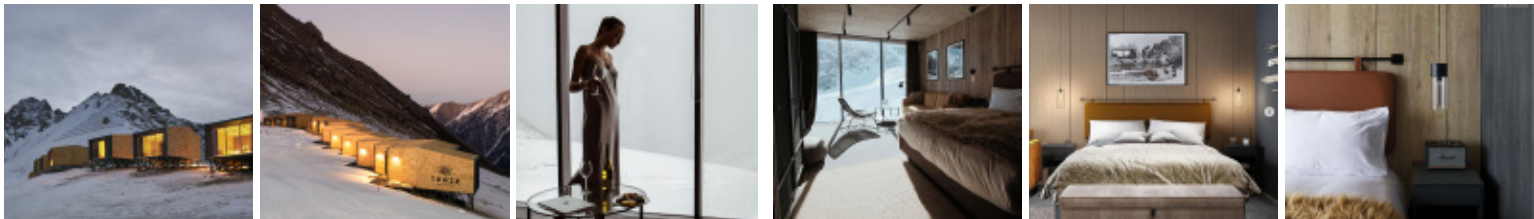

HOTEL PROJECTS