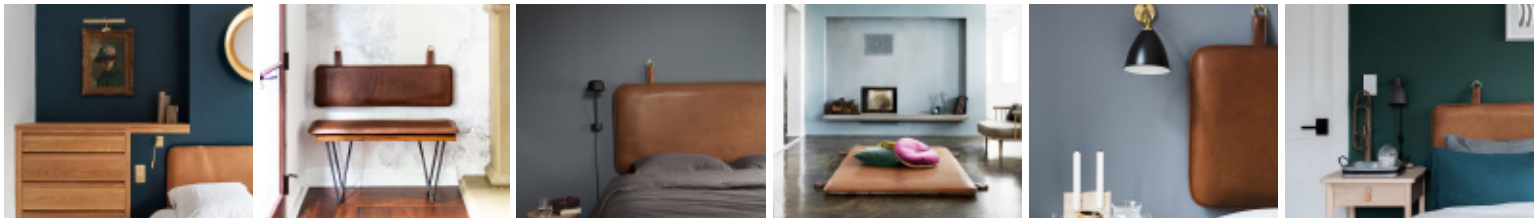

CONTRACT PROJECTS