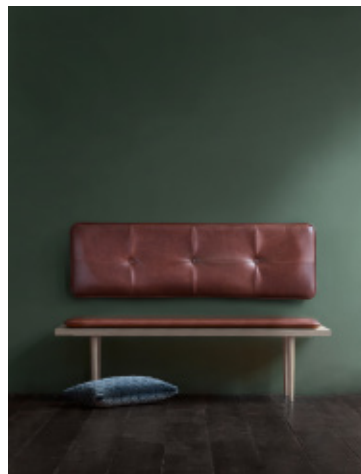

*We are proud to share our new Nordic dream collection. Feel free to browse our newcomers and classics.*

---

*NEW*

---

*The Nardo headboard is meant to set your mind at ease during day and night. The quilted look is made with the utmost precision and craftsmanship. The Nardo headboard is covered in the finest aniline leather that will change appearance over time and age with beauty.*

*The Nardo headboard is available in the most common international standards but can also be customized according to wishes.*

---

[CLICK HERE FOR FURTHER INSPIRATION](#)

*NEW*

---

*The Bliss headboard is like a piece of art. The quilted look will revitalize any bedroom or hotel room and extend it to a place of sanctuary and relaxation. It is made in the finest aniline leather and comes with a broad range of hanging options.*