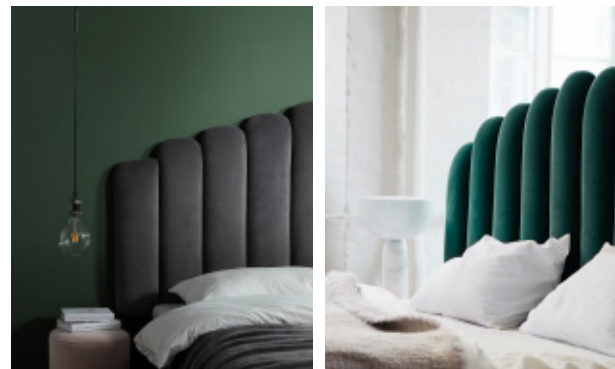

*The headboard is available in the finest aniline leather and a wide range of fabrics.*

*Each Duo headboard cushion measure 80x60cm/31,5x23,5in and match beds that are between 180-203cm/71-80in wide.*

---

*The headboard comes in 2 standard sizes, but can be customized according to almost all international standards.*

---

[CLICK HERE FOR FURTHER INSPIRATION](#)

---

*Raw and smooth at the same time. The tight look gives the RAW headboard a luxurious hotel-feel. It is made in the finest aniline leather and with a unique attention to detail.*

*The headboard is available in the most common international standards, but can also be customized according to wishes.*

---

[CLICK HERE FOR FURTHER INSPIRATION](#)

---

*The DIVA headboard is designed by the Danish designer Dede Svare. It is available in three warm Nordic forest inspired colors: brown, grey and green velvet.*

*The headboard is a 'one-size-fits-all' headboard. It measures 195 x 96 x 10cm / 77 x 38 x 4in and can be placed behind or over the bed. The headboard is primarily meant for beds that are between 152-195cm/60-77in in width.*