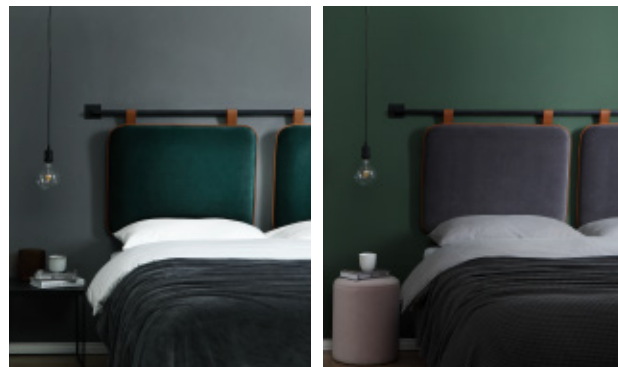

*The Bliss headboard is available in the most common international standards but can also be customized according to wishes.*

---

[CLICK HERE FOR FURTHER INSPIRATION](#)

---

*The M headboard is luxurious and homely at the same time. Installed in private homes and hotels across the world. The M headboard is now available in the finest soft wool.*

*The M headboard is available in the most common international standards, but can also be customized according to wishes.*

---

[CLICK HERE FOR FURTHER INSPIRATION](#)

---

*Good things come in pairs. The Duo headboard brings the hotel look and feel into your bedroom.*

*The headboard is available in the finest aniline leather and a wide range of fabrics.*

*Each Duo headboard cushion measure 80x60cm/31,5x23,5in and match beds that are between 180-203cm/71-80in wide.*

---

*The headboard comes in 2 standard sizes, but can be customized according to almost all international standards.*

---

[CLICK HERE FOR FURTHER INSPIRATION](#)

---

*Raw and smooth at the same time. The tight look gives the RAW headboard a luxurious hotel-feel. It is made in the finest aniline leather and with a unique attention to detail.*