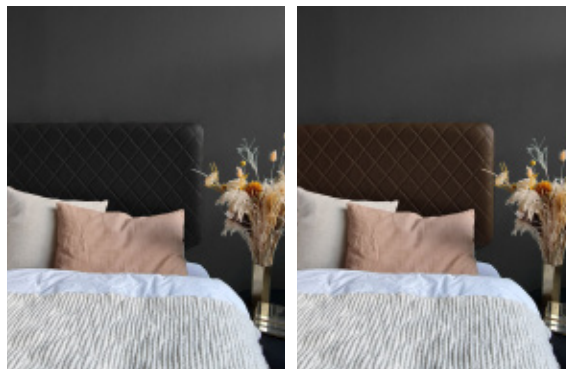

*We are proud to share our new Nordic dream collection. Feel free to browse our newcomers and classics.*

---

*NEW*

---

*The Nardo headboard is meant to set your mind at ease during day and night. The quilted look is made with the utmost precision and craftsmanship. The Nardo headboard is covered in the finest aniline leather that will change appearance over time and age with beauty.*

*The Nardo headboard is available in the most common international standards but can also be customized according to wishes.*

---

[CLICK HERE FOR FURTHER INSPIRATION](#)

*NEW*

---

*The Bliss headboard is like a piece of art. The quilted look will revitalize any bedroom or hotel room and extend it to a place of sanctuary and relaxation. It is made in the finest aniline leather and comes with a broad range of hanging options.*

*The Bliss headboard is available in the most common international standards but can also be customized according to wishes.*

---

[CLICK HERE FOR FURTHER INSPIRATION](#)

---

*The M headboard is luxurious and homely at the same time. Installed in private homes and hotels across the world. The M headboard is now available in the finest soft wool.*

*The headboard is available in the finest aniline leather and a wide range of fabrics.*

*Each Duo headboard cushion measure 80x60cm/31,5x23,5in and match beds that are between 180-203cm/71-80in wide.*

---