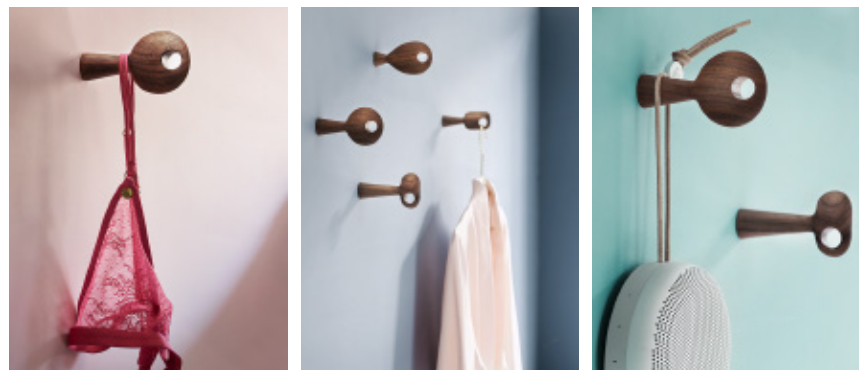

'Les Fous' means 'The Crazy Ones' in French. They were born from a crazy idea that turned into four artistic and versatile hooks. Made from the finest walnut these hooks prove that, in the right hands, crazy can often translate into beautiful.