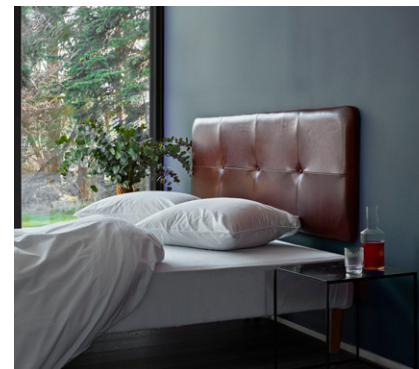

NEW WOOL  
EDITION

---

*The M headboard is luxurious and homely at the same time. Installed in private homes and hotels across the world. The M headboard is now available in the finest soft wool.*

*The M headboard is available in the most common international standards, but can also be customized according to wishes.*

*Each Duo headboard cushion measure 80x60cm/31,5x23,5in and match beds that are between 180-203cm/71-80in wide.*

---

[CLICK HERE FOR FURTHER INFORMATION](#)

THE DIVA HEADBOARD

NEW

---

*The DIVA headboard is designed by the Danish designer Dede Svare. It is available in three warm Nordic forest inspired colors: brown, grey and green velvet.*

*The headboard comes in 2 standard sizes, but can be customized according to almost all international standards.*

---

[CLICK HERE FOR FURTHER INFORMATION](#)

THE DIAMOND HEADBOARD

NEW

---

*The DIAMOND headboard invites you into a world of sweet dreams. The unique three-dimensional polyester fabric has a graphic hexagonal diamond structure softened by a premium triple quilting to give a plush finish. Around the edges, we have added the finest aniline leather pipping.*

*The headboard is available in the most common international standards and in a wide range of fabrics and colors.*

---

[CLICK HERE FOR FURTHER INFORMATION](#)

THE RAW HEADBOARD

---

*Raw and smooth at the same time. The tight look gives the RAW headboard a luxurious hotel-feel. It is made in the finest aniline leather and with a unique attention to detail.*