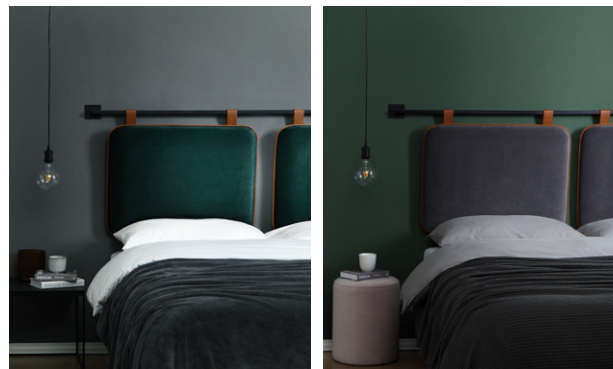

NEW WOOL  
EDITION

---

*The M headboard is luxurious and homely at the same time. Installed in private homes and hotels across the world. The M headboard is now available in the finest soft wool.*

*The M headboard is available in the most common international standards, but can also be customized according to wishes.*

*The headboard is a 'one-size-fits-all' headboard. It measures 200 x 62 x 10cm / 79 x 25 x 4in and can be placed behind or over the bed. The headboard is primarily meant for beds that are between 160-203cm/63-80in in width.*

*Each Duo headboard cushion measure 80x60cm/31,5x23,5in and match beds that are between 180-203cm/71-80in wide.*

---

[CLICK HERE FOR FURTHER INFORMATION](#)

THE DIVA HEADBOARD

NEW

---

*The DIVA headboard is designed by the Danish designer Dede Svare. It is available in three warm Nordic forest inspired colors: brown, grey and green velvet.*

*The headboard is a 'one-size-fits-all' headboard. It measures 195 x 96 x 10cm / 77 x 38 x 4in and can be placed behind or over the bed. The headboard is primarily meant for beds that are between 152-195cm/60-77in in width.*