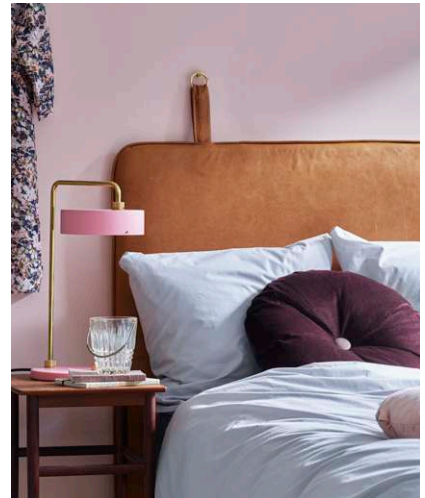

THE M HEADBOARD

The customized headboard version of THE M is luxurious and homely at the same time. We use the finest aniline leather in the world. The leather has a 'buttery' feel and will change appearance over time and age with beauty. THE M headboard has partial leather on the side that faces the wall.

The headboard version of THE M rests on the top of the mattress and measures 60cm/24in in height. 2 leather straps serve as loops for wall mounting along with a mounting piece on the back.

THE M headboard is available in all common international standards (in width) measuring 60cm/24in in height. We also make customized versions of THE M headboard (size/fabric).

*Luxurious
and homely
at the
same time.*