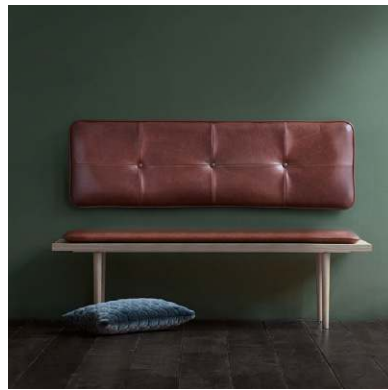

CONTACT

For further information, please contact us by e-mail, phone or on our website.

E info@bythornam.com

P +45 60 47 91 09

W bythornam.com

SOCIAL MEDIA

You can also follow us on Facebook, Instagram and Pinterest