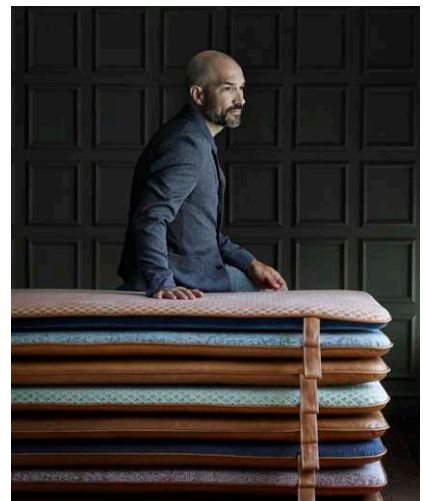

*Luxurious
and homely.*

Pieces can be customized according to wish and come with or without leather straps and hangers.

THE M – NEW COLORS/MATERIALS

THE M is a unique piece of furniture that can be shaped according to mood, lifestyle and needs. It can be used as a day-bed, lounge-chair, couch or as a unique headboard. THE M was introduced worldwide in 2016 and have been praised around the world for its versatility and its ability to reinvent the way we see and use furniture. We have added 2 new members to THE M family. A coffee brown aniline leather version and a velvet rose colored version.

*A unique piece
of furniture
that can be shaped
according to
mood, lifestyle
and needs.*

THE M HEADBOARD

The customized headboard version of THE M is luxurious and homely at the same time. We use the finest aniline leather in the world. The leather has a 'buttery' feel and will change appearance over time and age with beauty. THE M headboard has partial leather on the side that faces the wall.