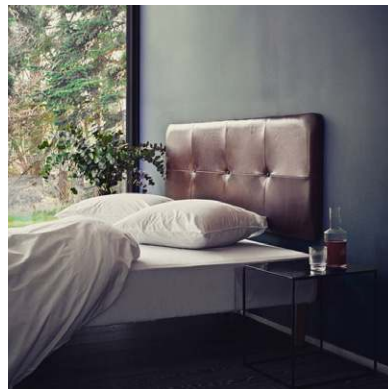

CONTACT

For further information, please contact us by e-mail, phone or on our website.

E info@bythornam.com

P +45 60 47 91 09

W bythornam.com

SOCIAL MEDIA

You can also follow us on Facebook, Instagram and Pinterest